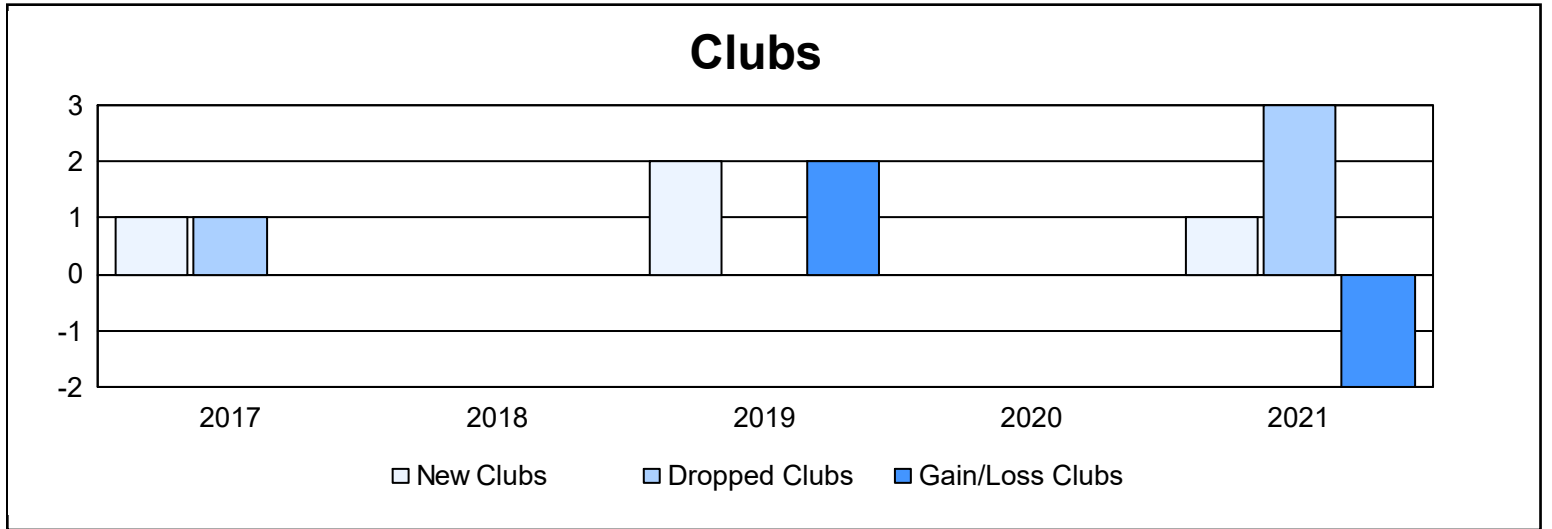

Year	New Clubs	Dropped Clubs	Gain/ Loss Clubs	New Members	Charter Members	Reinstate Members	Transfer Members	Total Member Added	Total Members Dropped	Gain/ Loss Members
2016-2017	1	1	0	237	30	14	1	282	228	54
2017-2018	0	0	0	99	3	13	9	124	349	-225
2018-2019	2	0	2	197	60	10	6	273	206	67
2019-2020	0	0	0	106	13	5	2	126	240	-114
2020-2021	1	3	-2	153	38	8	10	209	145	64
<b>Average</b>	<b>1</b>	<b>1</b>	<b>0</b>	<b>158</b>	<b>29</b>	<b>10</b>	<b>6</b>	<b>203</b>	<b>234</b>	<b>-31</b>

### Membership Composition June 2021 Cumulative