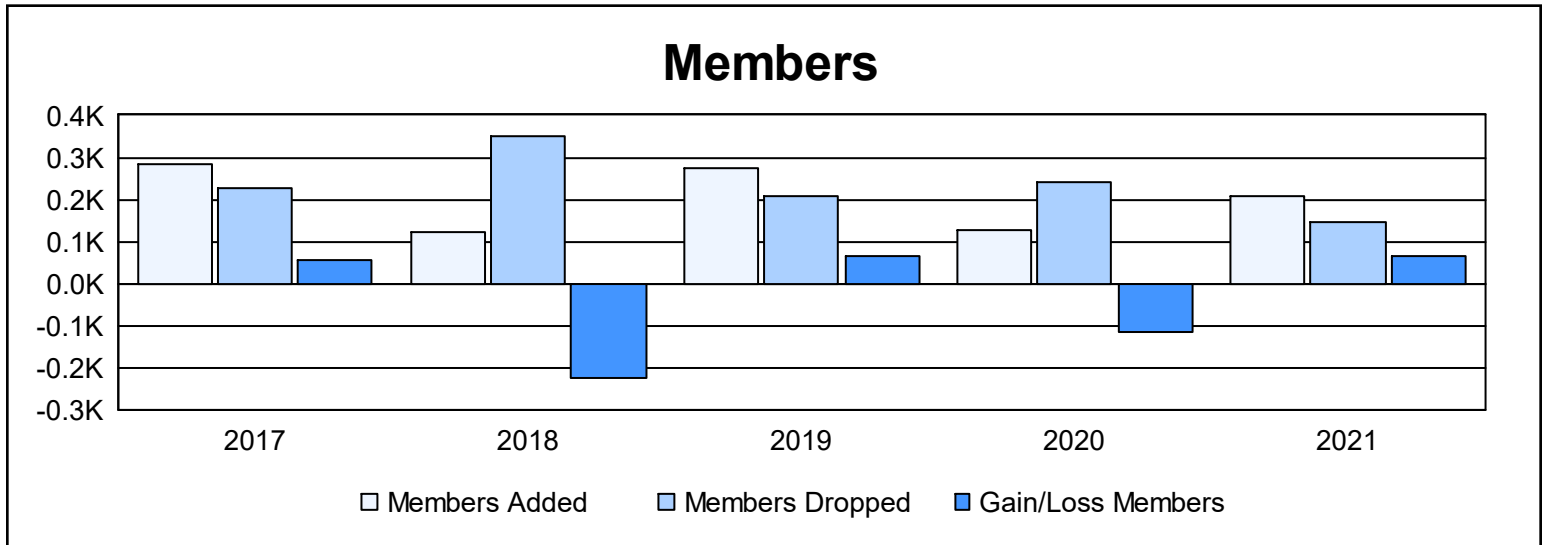

Year	New Clubs	Dropped Clubs	Gain/ Loss Clubs	New Members	Charter Members	Reinstate Members	Transfer Members	Total Member Added	Total Members Dropped	Gain/ Loss Members
2016-2017	1	1	0	237	30	14	1	282	228	54
2017-2018	0	0	0	99	3	13	9	124	349	-225
2018-2019	2	0	2	197	60	10	6	273	206	67
2019-2020	0	0	0	106	13	5	2	126	240	-114
2020-2021	1	3	-2	153	38	8	10	209	145	64
<b>Average</b>	<b>1</b>	<b>1</b>	<b>0</b>	<b>158</b>	<b>29</b>	<b>10</b>	<b>6</b>	<b>203</b>	<b>234</b>	<b>-31</b>

### Membership Composition June 2021 Cumulative